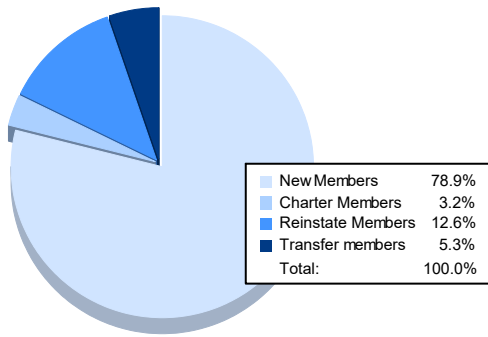

Year	New Clubs	Dropped Clubs	Gain/ Loss Clubs	New Members	Charter Members	Reinstate Members	Transfer Members	Total Member Added	Total Members Dropped	Gain/ Loss Members
2016-2017	0	4	-4	125	9	6	5	145	229	-84
2017-2018	0	1	-1	154	1	12	6	173	187	-14
2018-2019	0	4	-4	116	0	3	3	122	203	-81
2019-2020	0	0	0	81	0	6	16	103	157	-54
2020-2021	0	3	-3	75	3	12	5	95	213	-118
<b>Average</b>	<b>0</b>	<b>2</b>	<b>-2</b>	<b>110</b>	<b>3</b>	<b>8</b>	<b>7</b>	<b>128</b>	<b>198</b>	<b>-70</b>

### Membership Composition June 2021 Cumulative