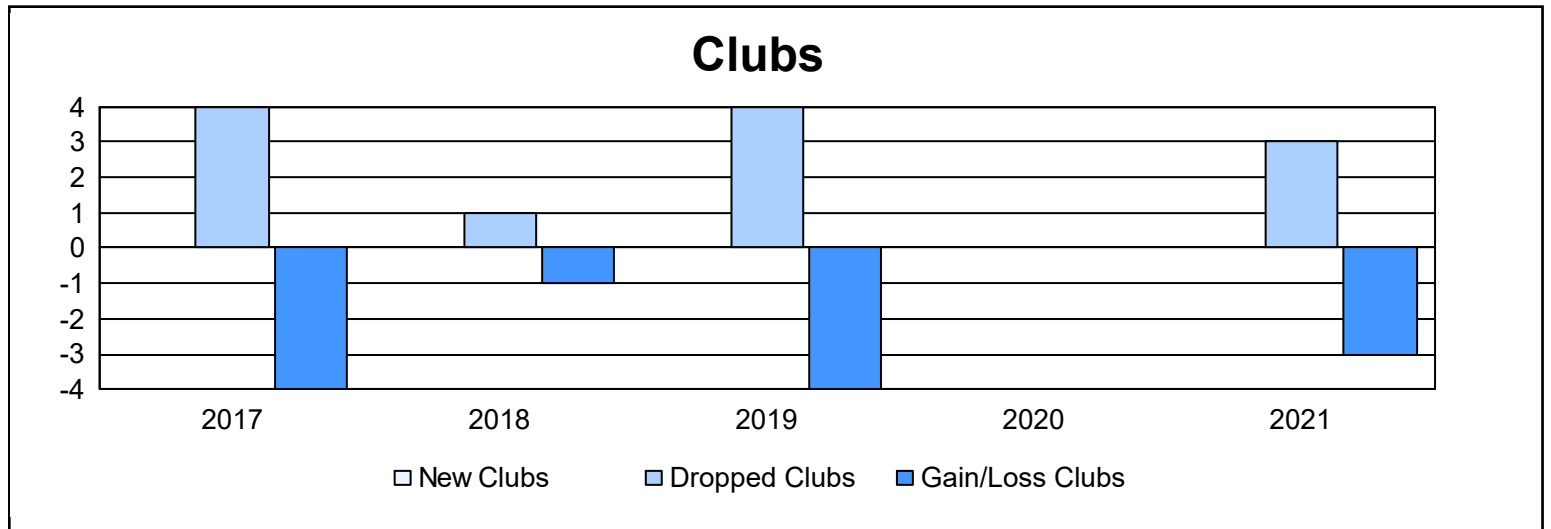

Year	New Clubs	Dropped Clubs	Gain/ Loss Clubs	New Members	Charter Members	Reinstate Members	Transfer Members	Total Member Added	Total Members Dropped	Gain/ Loss Members
2016-2017	0	4	-4	125	9	6	5	145	229	-84
2017-2018	0	1	-1	154	1	12	6	173	187	-14
2018-2019	0	4	-4	116	0	3	3	122	203	-81
2019-2020	0	0	0	81	0	6	16	103	157	-54
2020-2021	0	3	-3	75	3	12	5	95	213	-118
<b>Average</b>	<b>0</b>	<b>2</b>	<b>-2</b>	<b>110</b>	<b>3</b>	<b>8</b>	<b>7</b>	<b>128</b>	<b>198</b>	<b>-70</b>

### Membership Composition June 2021 Cumulative