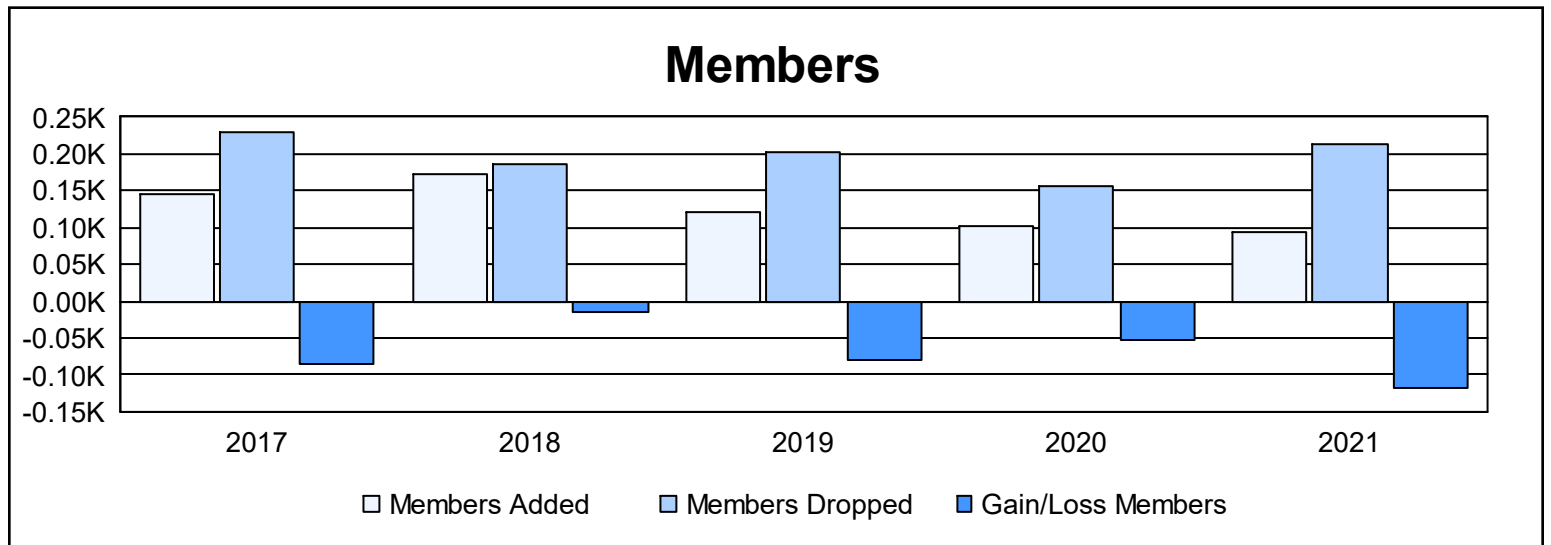

Year	New Clubs	Dropped Clubs	Gain/ Loss Clubs	New Members	Charter Members	Reinstate Members	Transfer Members	Total Member Added	Total Members Dropped	Gain/ Loss Members
2016-2017	0	4	-4	125	9	6	5	145	229	-84
2017-2018	0	1	-1	154	1	12	6	173	187	-14
2018-2019	0	4	-4	116	0	3	3	122	203	-81
2019-2020	0	0	0	81	0	6	16	103	157	-54
2020-2021	0	3	-3	75	3	12	5	95	213	-118
<b>Average</b>	<b>0</b>	<b>2</b>	<b>-2</b>	<b>110</b>	<b>3</b>	<b>8</b>	<b>7</b>	<b>128</b>	<b>198</b>	<b>-70</b>

### Membership Composition June 2021 Cumulative